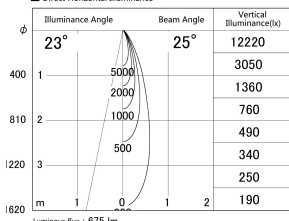

Item no. DD161-0825BB9030

Series Name: AMMA Φ80 series Lens type adjustable Antiglare (DD161-AG)

■ Lighting Distribution Curve (cd/1000 lm)

Installation	Recessed mount
Type	High-efficiency antiglare type adjustable downlight
Fixture wattage	7.5W
Beam angle	25deg
Color Temp.	3000K
CRI	Ra>90
Luminous	676 lm
Body	Die-castaluminumalloy
Body finish	N/A
Trim finish	Black
Reflector finish	Black
IP Rate	IP20
Light source	COB module
Input Voltage	AC220~240V
Dimming Type	Non-Dimmable
Certificate	CE,CCC
Cut Hole	80mm