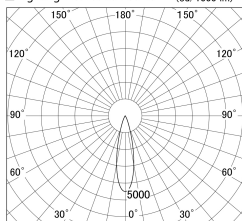

■ Lighting Distribution Curve (cd/1000 lm)