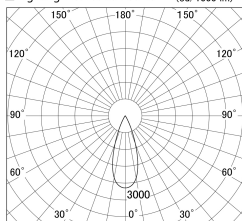

■ Lighting Distribution Curve (cd/1000 lm)