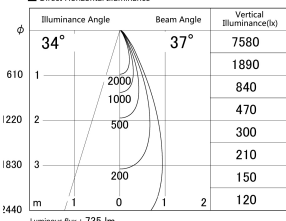

Item no. DD161-0835BB9030

Series Name: AMMA Φ80 series Lens type adjustable Antiglare (DD161-AG)

■ Lighting Distribution Curve (cd/1000 lm)

Installation	Recessed mount
Type	High-efficiency antiglare type adjustable downlight
Fixture wattage	7.5W
Beam angle	36deg
Color Temp.	3000K
CRI	Ra>90
Luminous	734 lm
Body	Die-castaluminumalloy
Body finish	N/A
Trim finish	Black
Reflector finish	Black
IP Rate	IP20
Light source	COB module
Input Voltage	AC220~240V
Dimming Type	Non-Dimmable
Certificate	CE,CCC
Cut Hole	80mm