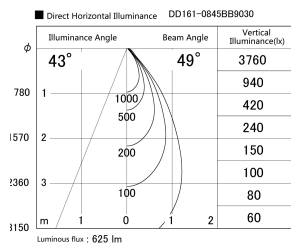

Item no. DD161-0845BB9030

Series Name: AMMA Φ80 series Lens type adjustable Antiglare (DD161-AG)

Installation	Recessed mount
Type	High-efficiency antiglare type adjustable downlight
Fixture wattage	7.5W
Beam angle	50deg
Color Temp.	3000K
CRI	Ra>90
Luminous	623 lm
Body	Die-castaluminumalloy
Body finish	N/A
Trim finish	Black
Reflector finish	Black
IP Rate	IP20
Light source	COB module
Input Voltage	AC220~240V
Dimming Type	Non-Dimmable
Certificate	CE,CCC
Cut Hole	80mm