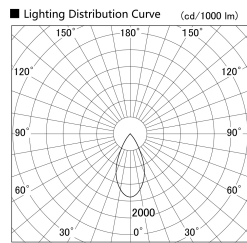

Item no. DD161-0845BB9030

Series Name: AMMA Φ80 series Lens type adjustable Antiglare (DD161-AG)

Installation	Recessed mount
Type	High-efficiency antiglare type adjustable downlight
Fixture wattage	7.5W
Beam angle	50deg
Color Temp.	3000K
CRI	Ra>90
Luminous	623 lm
Body	Die-castaluminumalloy
Body finish	N/A
Trim finish	Black
Reflector finish	Black
IP Rate	IP20
Light source	COB module
Input Voltage	AC220~240V
Dimming Type	Non-Dimmable
Certificate	CE,CCC
Cut Hole	80mm