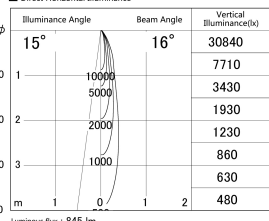

Item no. DD161-1015BB9030

Series Name: AMMA Φ80 series Lens type adjustable Antiglare (DD161-AG)

■ Lighting Distribution Curve (cd/1000 lm)

Installation	Recessed mount
Type	High-efficiency antiglare type adjustable downlight
Fixture wattage	10.5W
Beam angle	16deg
Color Temp.	3000K
CRI	Ra>90
Luminous	847.32489451477 lm
Body	Die-castaluminumalloy
Body finish	N/A
Trim finish	Black
Reflector finish	Black
IP Rate	IP20
Light source	COB module
Input Voltage	AC220~240V
Dimming Type	Non-Dimmable
Certificate	CE,CCC
Cut Hole	80mm