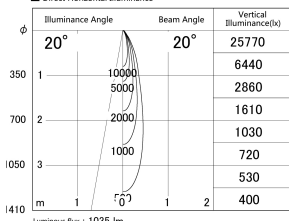

Item no. DD161-1020BB9030

Series Name: AMMA Φ80 series Lens type adjustable Antiglare (DD161-AG)

■ Lighting Distribution Curve (cd/1000 lm)

Installation	Recessed mount
Type	High-efficiency antiglare type adjustable downlight
Fixture wattage	10.5W
Beam angle	20deg
Color Temp.	3000K
CRI	Ra>90
Luminous	1034.1862254713 lm
Body	Die-castaluminumalloy
Body finish	N/A
Trim finish	Black
Reflector finish	Black
IP Rate	IP20
Light source	COB module
Input Voltage	AC220~240V
Dimming Type	Non-Dimmable
Certificate	CE,CCC
Cut Hole	80mm