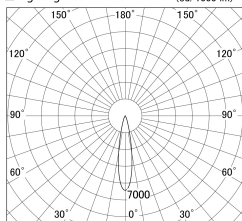

■ Lighting Distribution Curve (cd/1000 lm)