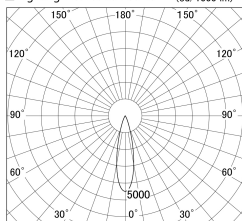

■ Lighting Distribution Curve (cd/1000 lm)