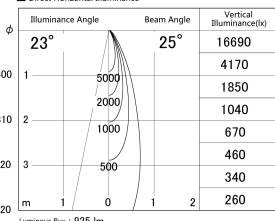

Item no. DD161-1025BB9030

Series Name: AMMA Φ80 series Lens type adjustable Antiglare (DD161-AG)

■ Lighting Distribution Curve (cd/1000 lm)

Installation	Recessed mount
Type	High-efficiency antiglare type adjustable downlight
Fixture wattage	10.5W
Beam angle	25deg
Color Temp.	3000K
CRI	Ra>90
Luminous	923.54751827626 lm
Body	Die-castaluminumalloy
Body finish	N/A
Trim finish	Black
Reflector finish	Black
IP Rate	IP20
Light source	COB module
Input Voltage	AC220~240V
Dimming Type	Non-Dimmable
Certificate	CE,CCC
Cut Hole	80mm