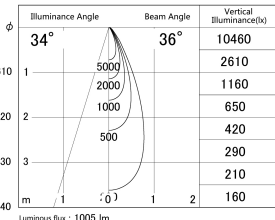

Item no. DD161-1035BB9030

Series Name: AMMA Φ 80 series Lens type adjustable Antiglare (DD161-AG)

■ Lighting Distribution Curve (cd/1000 lm)

Installation	Recessed mount
Type	High-efficiency antiglare type adjustable downlight
Fixture wattage	10.5W
Beam angle	36deg
Color Temp.	3000K
CRI	Ra>90
Luminous	1004.5786841093 lm
Body	Die-castaluminumalloy
Body finish	N/A
Trim finish	Black
Reflector finish	Black
IP Rate	IP20
Light source	COB module
Input Voltage	AC220~240V
Dimming Type	Non-Dimmable
Certificate	CE,CCC
Cut Hole	80mm