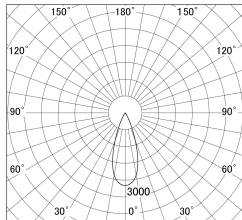

■ Lighting Distribution Curve (cd/1000 lm)