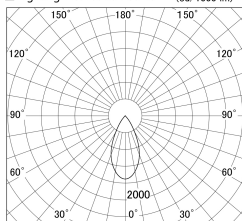

■ Lighting Distribution Curve (cd/1000 lm)