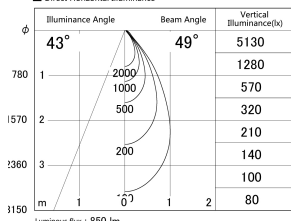

Item no. DD161-1045BB9030

Series Name: AMMA Φ80 series Lens type adjustable Antiglare (DD161-AG)

■ Lighting Distribution Curve (cd/1000 lm)

Installation	Recessed mount
Type	High-efficiency antiglare type adjustable downlight
Fixture wattage	10.5W
Beam angle	49deg
Color Temp.	3000K
CRI	Ra>90
Luminous	850.30781069642 lm
Body	Die-castaluminumalloy
Body finish	N/A
Trim finish	Black
Reflector finish	Black
IP Rate	IP20
Light source	COB module
Input Voltage	AC220~240V
Dimming Type	Non-Dimmable
Certificate	CE,CCC
Cut Hole	80mm