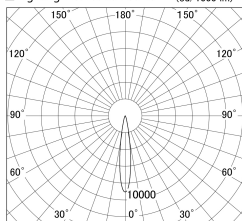

■ Lighting Distribution Curve (cd/1000 lm)