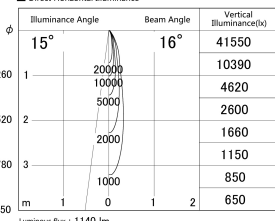

Item no. DD161-1515BB9030

Series Name: AMMA Φ80 series Lens type adjustable Antiglare (DD161-AG)

■ Lighting Distribution Curve (cd/1000 lm)

Installation	Recessed mount
Type	High-efficiency antiglare type adjustable downlight
Fixture wattage	14W
Beam angle	16deg
Color Temp.	3000K
CRI	Ra>90
Luminous	1141 lm
Body	Die-castaluminumalloy
Body finish	N/A
Trim finish	Black
Reflector finish	Black
IP Rate	IP20
Light source	COB module
Input Voltage	AC220~240V
Dimming Type	Non-Dimmable
Certificate	CE,CCC
Cut Hole	80mm