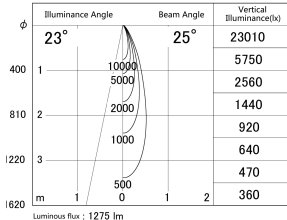

Item no. DD161-1525BB9030

Series Name: AMMA Φ80 series Lens type adjustable Antiglare (DD161-AG)

■ Lighting Distribution Curve (cd/1000 lm)

Installation	Recessed mount
Type	High-efficiency antiglare type adjustable downlight
Fixture wattage	14W
Beam angle	25deg
Color Temp.	3000K
CRI	Ra>90
Luminous	1273.8114659484 lm
Body	Die-castaluminumalloy
Body finish	N/A
Trim finish	Black
Reflector finish	Black
IP Rate	IP20
Light source	COB module
Input Voltage	AC220~240V
Dimming Type	Non-Dimmable
Certificate	CE,CCC
Cut Hole	80mm