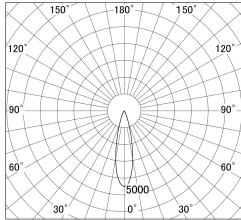

■ Lighting Distribution Curve (cd/1000 lm)