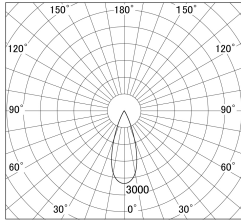

■ Lighting Distribution Curve (cd/1000 lm)