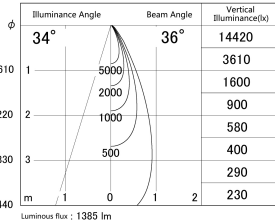

Item no. DD161-1535BB9030

Series Name: AMMA Φ80 series Lens type adjustable Antiglare (DD161-AG)

■ Lighting Distribution Curve (cd/1000 lm)

Installation	Recessed mount
Type	High-efficiency antiglare type adjustable downlight
Fixture wattage	14W
Beam angle	36deg
Color Temp.	3000K
CRI	Ra>90
Luminous	1385.5744517122 lm
Body	Die-castaluminumalloy
Body finish	N/A
Trim finish	Black
Reflector finish	Black
IP Rate	IP20
Light source	COB module
Input Voltage	AC220~240V
Dimming Type	Non-Dimmable
Certificate	CE,CCC
Cut Hole	80mm