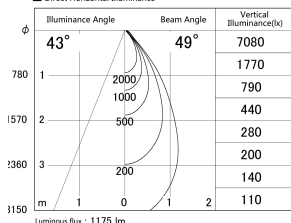

Item no. DD161-1545BB9030

Series Name: AMMA Φ80 series Lens type adjustable Antiglare (DD161-AG)

■ Lighting Distribution Curve (cd/1000 lm)

Installation	Recessed mount
Type	High-efficiency antiglare type adjustable downlight
Fixture wattage	14W
Beam angle	49deg
Color Temp.	3000K
CRI	Ra>90
Luminous	1172.7949211235 lm
Body	Die-castaluminumalloy
Body finish	N/A
Trim finish	Black
Reflector finish	Black
IP Rate	IP20
Light source	COB module
Input Voltage	AC220~240V
Dimming Type	Non-Dimmable
Certificate	CE,CCC
Cut Hole	80mm