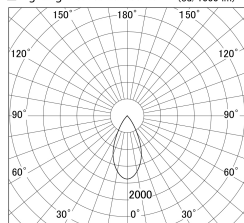

■ Lighting Distribution Curve (cd/1000 lm)