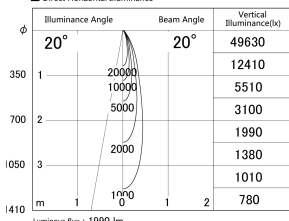

Item no. DD161-2020BB9030

Series Name: AMMA Φ80 series Lens type adjustable Antiglare (DD161-AG)

■ Lighting Distribution Curve (cd/1000 lm)

Installation	Recessed mount
Type	High-efficiency antiglare type adjustable downlight
Fixture wattage	21W
Beam angle	20deg
Color Temp.	3000K
CRI	Ra>90
Luminous	1991 lm
Body	Die-castaluminumalloy
Body finish	N/A
Trim finish	Black
Reflector finish	Black
IP Rate	IP20
Light source	COB module
Input Voltage	AC220~240V
Dimming Type	Non-Dimmable
Certificate	CE,CCC
Cut Hole	80mm