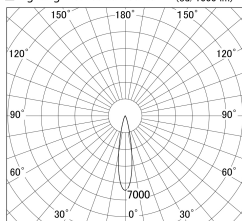

■ Lighting Distribution Curve (cd/1000 lm)