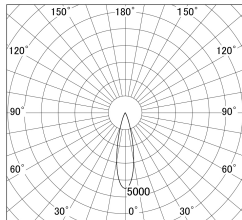

■ Lighting Distribution Curve (cd/1000 lm)