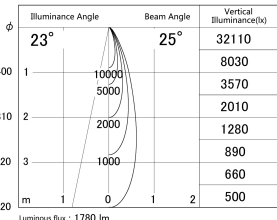

Item no. DD161-2025BB9030

Series Name: AMMA Φ80 series Lens type adjustable Antiglare (DD161-AG)

■ Lighting Distribution Curve (cd/1000 lm)

Installation	Recessed mount
Type	High-efficiency antiglare type adjustable downlight
Fixture wattage	21W
Beam angle	25deg
Color Temp.	3000K
CRI	Ra>90
Luminous	1778 lm
Body	Die-castaluminumalloy
Body finish	N/A
Trim finish	Black
Reflector finish	Black
IP Rate	IP20
Light source	COB module
Input Voltage	AC220~240V
Dimming Type	Non-Dimmable
Certificate	CE,CCC
Cut Hole	80mm