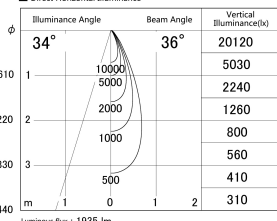

Item no. DD161-2035BB9030

Series Name: AMMA Φ80 series Lens type adjustable Antiglare (DD161-AG)

■ Lighting Distribution Curve (cd/1000 lm)

Installation	Recessed mount
Type	High-efficiency antiglare type adjustable downlight
Fixture wattage	21W
Beam angle	36deg
Color Temp.	3000K
CRI	Ra>90
Luminous	1934 lm
Body	Die-castaluminumalloy
Body finish	N/A
Trim finish	Black
Reflector finish	Black
IP Rate	IP20
Light source	COB module
Input Voltage	AC220~240V
Dimming Type	Non-Dimmable
Certificate	CE,CCC
Cut Hole	80mm