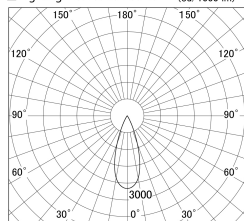

■ Lighting Distribution Curve (cd/1000 lm)