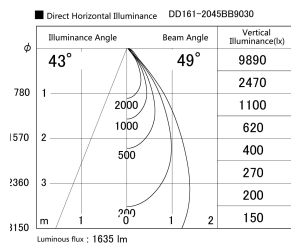

Item no. DD161-2045BB9030

Series Name: AMMA Φ80 series Lens type adjustable Antiglare (DD161-AG)

Installation	Recessed mount
Type	High-efficiency antiglare type adjustable downlight
Fixture wattage	21W
Beam angle	49deg
Color Temp.	3000K
CRI	Ra>90
Luminous	1637 lm
Body	Die-castaluminumalloy
Body finish	N/A
Trim finish	Black
Reflector finish	Black
IP Rate	IP20
Light source	COB module
Input Voltage	AC220~240V
Dimming Type	Non-Dimmable
Certificate	CE,CCC
Cut Hole	80mm