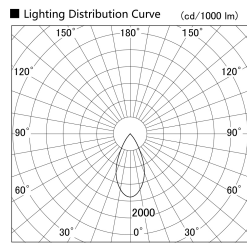

Item no. DD161-2045BB9030

Series Name: AMMA Φ80 series Lens type adjustable Antiglare (DD161-AG)

Installation	Recessed mount
Type	High-efficiency antiglare type adjustable downlight
Fixture wattage	21W
Beam angle	49deg
Color Temp.	3000K
CRI	Ra>90
Luminous	1637 lm
Body	Die-castaluminumalloy
Body finish	N/A
Trim finish	Black
Reflector finish	Black
IP Rate	IP20
Light source	COB module
Input Voltage	AC220~240V
Dimming Type	Non-Dimmable
Certificate	CE,CCC
Cut Hole	80mm