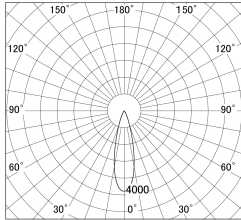

■ Lighting Distribution Curve (cd/1000 lm)