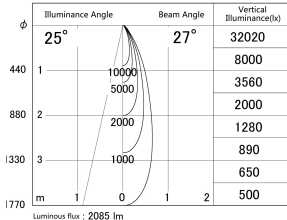

Item no. DD161-2525BB9030

Series Name: AMMA Φ80 series Lens type adjustable Antiglare (DD161-AG)

■ Lighting Distribution Curve (cd/1000 lm)

Installation	Recessed mount
Type	High-efficiency antiglare type adjustable downlight
Fixture wattage	24W
Beam angle	27deg
Color Temp.	3000K
CRI	Ra>90
Luminous	2084 lm
Body	Die-castaluminumalloy
Body finish	N/A
Trim finish	Black
Reflector finish	Black
IP Rate	IP20
Light source	COB module
Input Voltage	AC220~240V
Dimming Type	Non-Dimmable
Certificate	CE,CCC
Cut Hole	80mm