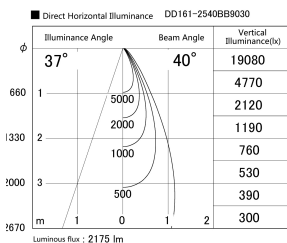

Item no. DD161-2540BB9030

Series Name: AMMA Φ80 series Lens type adjustable Antiglare (DD161-AG)

Installation	Recessed mount
Type	High-efficiency antiglare type adjustable downlight
Fixture wattage	24W
Beam angle	40deg
Color Temp.	3000K
CRI	Ra>90
Luminous	2173 lm
Body	Die-castaluminumalloy
Body finish	N/A
Trim finish	Black
Reflector finish	Black
IP Rate	IP20
Light source	COB module
Input Voltage	AC220~240V
Dimming Type	Non-Dimmable
Certificate	CE,CCC
Cut Hole	80mm