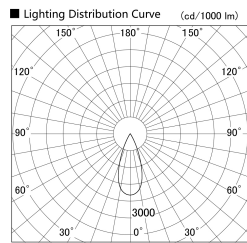

Item no. DD161-2540BB9030

Series Name: AMMA Φ80 series Lens type adjustable Antiglare (DD161-AG)

Installation	Recessed mount
Type	High-efficiency antiglare type adjustable downlight
Fixture wattage	24W
Beam angle	40deg
Color Temp.	3000K
CRI	Ra>90
Luminous	2173 lm
Body	Die-castaluminumalloy
Body finish	N/A
Trim finish	Black
Reflector finish	Black
IP Rate	IP20
Light source	COB module
Input Voltage	AC220~240V
Dimming Type	Non-Dimmable
Certificate	CE,CCC
Cut Hole	80mm