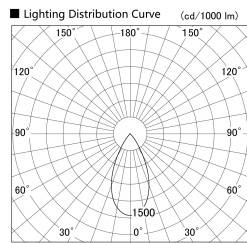

Item no. DD161-2545BB9030

Series Name: AMMA Φ80 series Lens type adjustable Antiglare (DD161-AG)

Installation	Recessed mount
Type	High-efficiency antiglare type adjustable downlight
Fixture wattage	24W
Beam angle	51deg
Color Temp.	3000K
CRI	Ra>90
Luminous	1909 lm
Body	Die-castaluminumalloy
Body finish	N/A
Trim finish	Black
Reflector finish	Black
IP Rate	IP20
Light source	COB module
Input Voltage	AC220~240V
Dimming Type	Non-Dimmable
Certificate	CE,CCC
Cut Hole	80mm