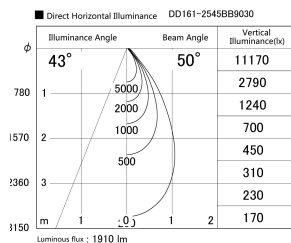

Item no. DD161-2545BB9030

Series Name: AMMA Φ80 series Lens type adjustable Antiglare (DD161-AG)

Installation	Recessed mount
Type	High-efficiency antiglare type adjustable downlight
Fixture wattage	24W
Beam angle	51deg
Color Temp.	3000K
CRI	Ra>90
Luminous	1909 lm
Body	Die-castaluminumalloy
Body finish	N/A
Trim finish	Black
Reflector finish	Black
IP Rate	IP20
Light source	COB module
Input Voltage	AC220~240V
Dimming Type	Non-Dimmable
Certificate	CE,CCC
Cut Hole	80mm