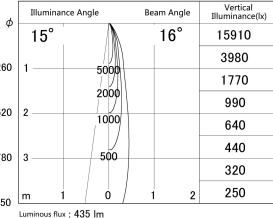

Item no. DD161-0515BB9035

Series Name: AMMA Φ80 series Lens type adjustable Antiglare (DD161-AG)

■ Lighting Distribution Curve (cd/1000 lm)

Installation	Recessed mount
Type	High-efficiency antiglare type adjustable downlight
Fixture wattage	5W
Beam angle	16deg
Color Temp.	3500K
CRI	Ra>90
Luminous	437 lm
Body	Die-castaluminumalloy
Body finish	N/A
Trim finish	Black
Reflector finish	Black
IP Rate	IP20
Light source	COB module
Input Voltage	AC220~240V
Dimming Type	Non-Dimmable
Certificate	CE,CCC
Cut Hole	80mm