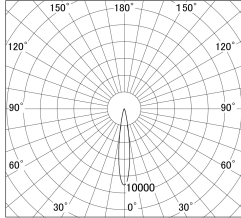

■ Lighting Distribution Curve (cd/1000 lm)