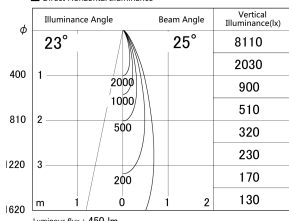

Item no. DD161-0525BB9035

Series Name: AMMA Φ80 series Lens type adjustable Antiglare (DD161-AG)

■ Lighting Distribution Curve (cd/1000 lm)

Installation	Recessed mount
Type	High-efficiency antiglare type adjustable downlight
Fixture wattage	5W
Beam angle	25deg
Color Temp.	3500K
CRI	Ra>90
Luminous	449 lm
Body	Die-castaluminumalloy
Body finish	N/A
Trim finish	Black
Reflector finish	Black
IP Rate	IP20
Light source	COB module
Input Voltage	AC220~240V
Dimming Type	Non-Dimmable
Certificate	CE,CCC
Cut Hole	80mm