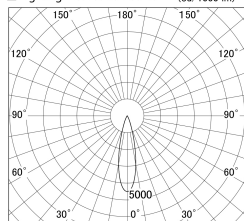

■ Lighting Distribution Curve (cd/1000 lm)