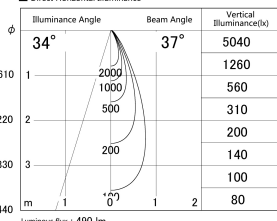

Item no. DD161-0535BB9035

Series Name: AMMA Φ80 series Lens type adjustable Antiglare (DD161-AG)

■ Lighting Distribution Curve (cd/1000 lm)

Installation	Recessed mount
Type	High-efficiency antiglare type adjustable downlight
Fixture wattage	5W
Beam angle	36deg
Color Temp.	3500K
CRI	Ra>90
Luminous	488 lm
Body	Die-cast aluminum alloy
Body finish	N/A
Trim finish	Black
Reflector finish	Black
IP Rate	IP20
Light source	COB module
Input Voltage	AC220~240V
Dimming Type	Non-Dimmable
Certificate	CE,CCC
Cut Hole	80mm