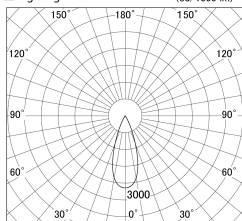

■ Lighting Distribution Curve (cd/1000 lm)