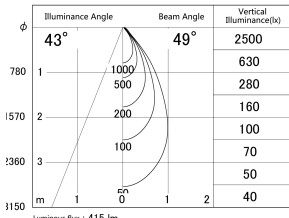

Item no. DD161-0545BB9035

Series Name: AMMA Φ 80 series Lens type adjustable Antiglare (DD161-AG)

■ Lighting Distribution Curve (cd/1000 lm)

Installation	Recessed mount
Type	High-efficiency antiglare type adjustable downlight
Fixture wattage	5W
Beam angle	50deg
Color Temp.	3500K
CRI	Ra>90
Luminous	414 lm
Body	Die-castaluminumalloy
Body finish	N/A
Trim finish	Black
Reflector finish	Black
IP Rate	IP20
Light source	COB module
Input Voltage	AC220~240V
Dimming Type	Non-Dimmable
Certificate	CE,CCC
Cut Hole	80mm