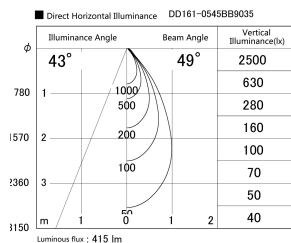

Item no. DD161-0545BB9035

Series Name: AMMA Φ80 series Lens type adjustable Antiglare (DD161-AG)

Installation	Recessed mount
Type	High-efficiency antiglare type adjustable downlight
Fixture wattage	5W
Beam angle	50deg
Color Temp.	3500K
CRI	Ra>90
Luminous	414 lm
Body	Die-castaluminumalloy
Body finish	N/A
Trim finish	Black
Reflector finish	Black
IP Rate	IP20
Light source	COB module
Input Voltage	AC220~240V
Dimming Type	Non-Dimmable
Certificate	CE,CCC
Cut Hole	80mm