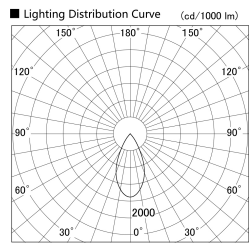

Item no. DD161-0545BB9035

Series Name: AMMA Φ80 series Lens type adjustable Antiglare (DD161-AG)

Installation	Recessed mount
Type	High-efficiency antiglare type adjustable downlight
Fixture wattage	5W
Beam angle	50deg
Color Temp.	3500K
CRI	Ra>90
Luminous	414 lm
Body	Die-castaluminumalloy
Body finish	N/A
Trim finish	Black
Reflector finish	Black
IP Rate	IP20
Light source	COB module
Input Voltage	AC220~240V
Dimming Type	Non-Dimmable
Certificate	CE,CCC
Cut Hole	80mm