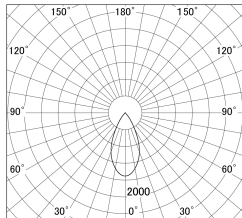

■ Lighting Distribution Curve (cd/1000 lm)