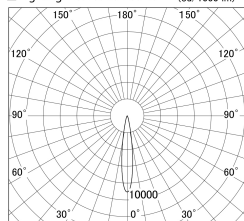

■ Lighting Distribution Curve (cd/1000 lm)