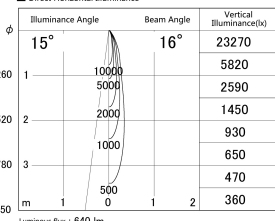

Item no. DD161-0815BB9035

Series Name: AMMA Φ80 series Lens type adjustable Antiglare (DD161-AG)

■ Lighting Distribution Curve (cd/1000 lm)

Installation	Recessed mount
Type	High-efficiency antiglare type adjustable downlight
Fixture wattage	7.5W
Beam angle	16deg
Color Temp.	3500K
CRI	Ra>90
Luminous	639 lm
Body	Die-castaluminumalloy
Body finish	N/A
Trim finish	Black
Reflector finish	Black
IP Rate	IP20
Light source	COB module
Input Voltage	AC220~240V
Dimming Type	Non-Dimmable
Certificate	CE,CCC
Cut Hole	80mm