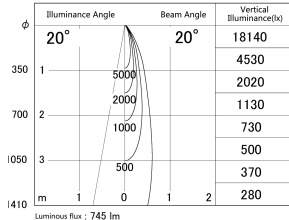

Item no. DD161-0820BB9035

Series Name: AMMA Φ80 series Lens type adjustable Antiglare (DD161-AG)

■ Lighting Distribution Curve (cd/1000 lm)

Installation	Recessed mount
Type	High-efficiency antiglare type adjustable downlight
Fixture wattage	7.5W
Beam angle	20deg
Color Temp.	3500K
CRI	Ra>90
Luminous	743 lm
Body	Die-cast aluminum alloy
Body finish	N/A
Trim finish	Black
Reflector finish	Black
IP Rate	IP20
Light source	COB module
Input Voltage	AC220~240V
Dimming Type	Non-Dimmable
Certificate	CE,CCC
Cut Hole	80mm