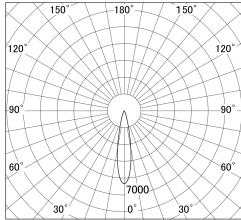

■ Lighting Distribution Curve (cd/1000 lm)