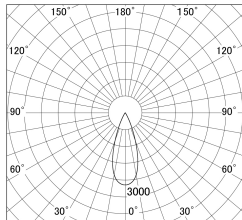

■ Lighting Distribution Curve (cd/1000 lm)