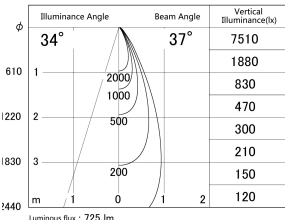

Item no. DD161-0835BB9035

Series Name: AMMA Φ80 series Lens type adjustable Antiglare (DD161-AG)

■ Lighting Distribution Curve (cd/1000 lm)

Installation	Recessed mount
Type	High-efficiency antiglare type adjustable downlight
Fixture wattage	7.5W
Beam angle	36deg
Color Temp.	3500K
CRI	Ra>90
Luminous	727 lm
Body	Die-cast aluminum alloy
Body finish	N/A
Trim finish	Black
Reflector finish	Black
IP Rate	IP20
Light source	COB module
Input Voltage	AC220~240V
Dimming Type	Non-Dimmable
Certificate	CE,CCC
Cut Hole	80mm