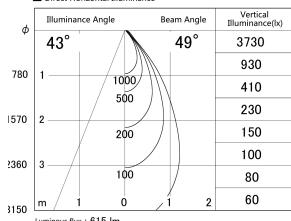

Luminous flux : 615 lm

Installation	Recessed mount
Type	High-efficiency antiglare type adjustable downlight
Fixture wattage	7.5W
Beam angle	50deg
Color Temp.	3500K
CRI	Ra>90
Luminous	617 lm
Body	Die-castaluminumalloy
Body finish	N/A
Trim finish	Black
Reflector finish	Black
IP Rate	IP20
Light source	COB module
Input Voltage	AC220~240V
Dimming Type	Non-Dimmable
Certificate	CE,CCC
Cut Hole	80mm