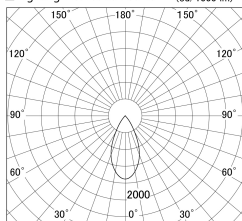

■ Lighting Distribution Curve (cd/1000 lm)

Luminous flux : 615 lm

Installation	Recessed mount
Type	High-efficiency antiglare type adjustable downlight
Fixture wattage	7.5W
Beam angle	50deg
Color Temp.	3500K
CRI	Ra>90
Luminous	617 lm
Body	Die-castaluminumalloy
Body finish	N/A
Trim finish	Black
Reflector finish	Black
IP Rate	IP20
Light source	COB module
Input Voltage	AC220~240V
Dimming Type	Non-Dimmable
Certificate	CE,CCC
Cut Hole	80mm