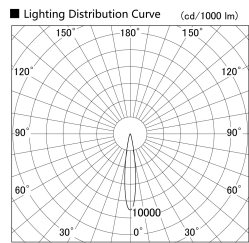

Item no. DD161-1015BB9035

Series Name: AMMA Φ80 series Lens type adjustable Antiglare (DD161-AG)

Installation	Recessed mount
Type	High-efficiency antiglare type adjustable downlight
Fixture wattage	10.5W
Beam angle	16deg
Color Temp.	3500K
CRI	Ra>90
Luminous	864 lm
Body	Die-castaluminumalloy
Body finish	N/A
Trim finish	Black
Reflector finish	Black
IP Rate	IP20
Light source	COB module
Input Voltage	AC220~240V
Dimming Type	Non-Dimmable
Certificate	CE,CCC
Cut Hole	80mm