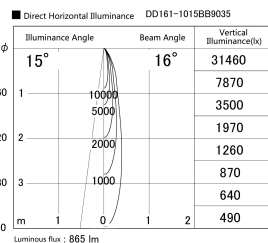

Item no. DD161-1015BB9035

Series Name: AMMA Φ80 series Lens type adjustable Antiglare (DD161-AG)

Installation	Recessed mount
Type	High-efficiency antiglare type adjustable downlight
Fixture wattage	10.5W
Beam angle	16deg
Color Temp.	3500K
CRI	Ra>90
Luminous	864 lm
Body	Die-castaluminumalloy
Body finish	N/A
Trim finish	Black
Reflector finish	Black
IP Rate	IP20
Light source	COB module
Input Voltage	AC220~240V
Dimming Type	Non-Dimmable
Certificate	CE,CCC
Cut Hole	80mm