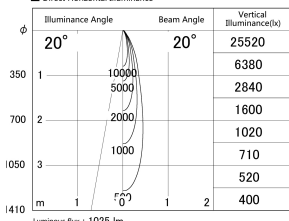

Item no. DD161-1020BB9035

Series Name: AMMA Φ80 series Lens type adjustable Antiglare (DD161-AG)

■ Lighting Distribution Curve (cd/1000 lm)

Installation	Recessed mount
Type	High-efficiency antiglare type adjustable downlight
Fixture wattage	10.5W
Beam angle	20deg
Color Temp.	3500K
CRI	Ra>90
Luminous	1024 lm
Body	Die-castaluminumalloy
Body finish	N/A
Trim finish	Black
Reflector finish	Black
IP Rate	IP20
Light source	COB module
Input Voltage	AC220~240V
Dimming Type	Non-Dimmable
Certificate	CE,CCC
Cut Hole	80mm