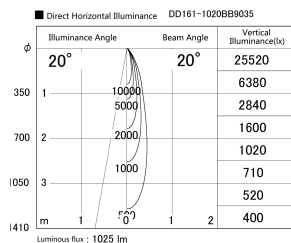

Item no. DD161-1020BB9035

Series Name: AMMA Φ80 series Lens type adjustable Antiglare (DD161-AG)

Installation	Recessed mount
Type	High-efficiency antiglare type adjustable downlight
Fixture wattage	10.5W
Beam angle	20deg
Color Temp.	3500K
CRI	Ra>90
Luminous	1024 lm
Body	Die-castaluminumalloy
Body finish	N/A
Trim finish	Black
Reflector finish	Black
IP Rate	IP20
Light source	COB module
Input Voltage	AC220~240V
Dimming Type	Non-Dimmable
Certificate	CE,CCC
Cut Hole	80mm