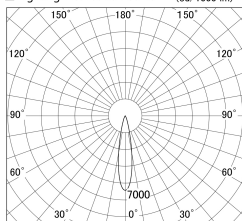

■ Lighting Distribution Curve (cd/1000 lm)