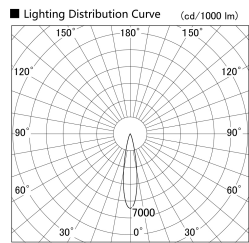

Item no. DD161-1020BB9035

Series Name: AMMA Φ80 series Lens type adjustable Antiglare (DD161-AG)

Installation	Recessed mount
Type	High-efficiency antiglare type adjustable downlight
Fixture wattage	10.5W
Beam angle	20deg
Color Temp.	3500K
CRI	Ra>90
Luminous	1024 lm
Body	Die-castaluminumalloy
Body finish	N/A
Trim finish	Black
Reflector finish	Black
IP Rate	IP20
Light source	COB module
Input Voltage	AC220~240V
Dimming Type	Non-Dimmable
Certificate	CE,CCC
Cut Hole	80mm