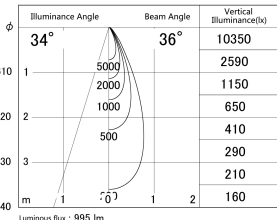

Item no. DD161-1035BB9035

Series Name: AMMA Φ80 series Lens type adjustable Antiglare (DD161-AG)

■ Lighting Distribution Curve (cd/1000 lm)

Installation	Recessed mount
Type	High-efficiency antiglare type adjustable downlight
Fixture wattage	10.5W
Beam angle	36deg
Color Temp.	3500K
CRI	Ra>90
Luminous	995 lm
Body	Die-castaluminumalloy
Body finish	N/A
Trim finish	Black
Reflector finish	Black
IP Rate	IP20
Light source	COB module
Input Voltage	AC220~240V
Dimming Type	Non-Dimmable
Certificate	CE,CCC
Cut Hole	80mm