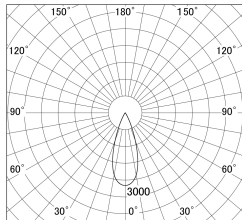

■ Lighting Distribution Curve (cd/1000 lm)