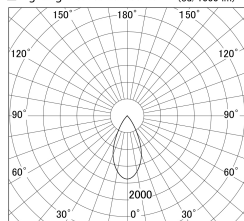

■ Lighting Distribution Curve (cd/1000 lm)