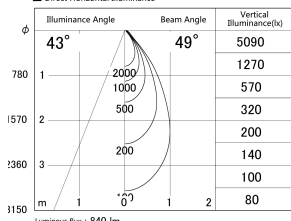

Item no. DD161-1045BB9035

Series Name: AMMA Φ80 series Lens type adjustable Antiglare (DD161-AG)

■ Lighting Distribution Curve (cd/1000 lm)

Installation	Recessed mount
Type	High-efficiency antiglare type adjustable downlight
Fixture wattage	10.5W
Beam angle	49deg
Color Temp.	3500K
CRI	Ra>90
Luminous	842 lm
Body	Die-castaluminumalloy
Body finish	N/A
Trim finish	Black
Reflector finish	Black
IP Rate	IP20
Light source	COB module
Input Voltage	AC220~240V
Dimming Type	Non-Dimmable
Certificate	CE,CCC
Cut Hole	80mm