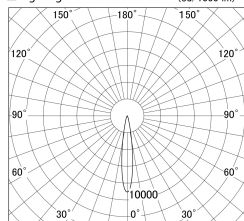

■ Lighting Distribution Curve (cd/1000 lm)