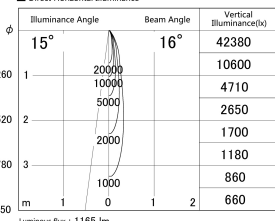

Item no. DD161-1515BB9035

Series Name: AMMA Φ80 series Lens type adjustable Antiglare (DD161-AG)

■ Lighting Distribution Curve (cd/1000 lm)

Installation	Recessed mount
Type	High-efficiency antiglare type adjustable downlight
Fixture wattage	14W
Beam angle	16deg
Color Temp.	3500K
CRI	Ra>90
Luminous	1164 lm
Body	Die-castaluminumalloy
Body finish	N/A
Trim finish	Black
Reflector finish	Black
IP Rate	IP20
Light source	COB module
Input Voltage	AC220~240V
Dimming Type	Non-Dimmable
Certificate	CE,CCC
Cut Hole	80mm