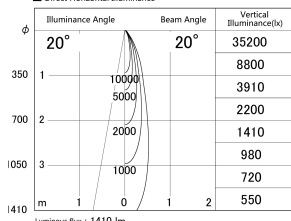

Item no. DD161-1520BB9035

Series Name: AMMA Φ80 series Lens type adjustable Antiglare (DD161-AG)

■ Lighting Distribution Curve (cd/1000 lm)

Installation	Recessed mount
Type	High-efficiency antiglare type adjustable downlight
Fixture wattage	14W
Beam angle	20deg
Color Temp.	3500K
CRI	Ra>90
Luminous	1412 lm
Body	Die-castaluminumalloy
Body finish	N/A
Trim finish	Black
Reflector finish	Black
IP Rate	IP20
Light source	COB module
Input Voltage	AC220~240V
Dimming Type	Non-Dimmable
Certificate	CE,CCC
Cut Hole	80mm