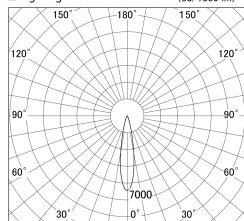

■ Lighting Distribution Curve (cd/1000 lm)