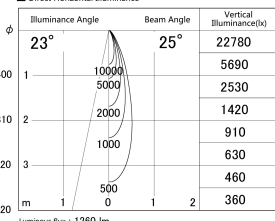

Item no. DD161-1525BB9035

Series Name: AMMA Φ 80 series Lens type adjustable Antiglare (DD161-AG)

■ Lighting Distribution Curve (cd/1000 lm)

Installation	Recessed mount
Type	High-efficiency antiglare type adjustable downlight
Fixture wattage	14W
Beam angle	25deg
Color Temp.	3500K
CRI	Ra>90
Luminous	1261 lm
Body	Die-castaluminumalloy
Body finish	N/A
Trim finish	Black
Reflector finish	Black
IP Rate	IP20
Light source	COB module
Input Voltage	AC220~240V
Dimming Type	Non-Dimmable
Certificate	CE,CCC
Cut Hole	80mm