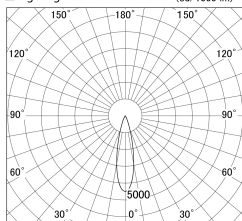

■ Lighting Distribution Curve (cd/1000 lm)