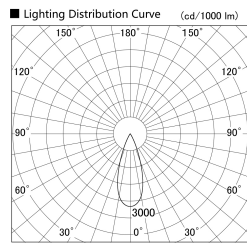

Item no. DD161-1535BB9035

Series Name: AMMA Φ80 series Lens type adjustable Antiglare (DD161-AG)

Installation	Recessed mount
Type	High-efficiency antiglare type adjustable downlight
Fixture wattage	14W
Beam angle	36deg
Color Temp.	3500K
CRI	Ra>90
Luminous	1372 lm
Body	Die-castaluminumalloy
Body finish	N/A
Trim finish	Black
Reflector finish	Black
IP Rate	IP20
Light source	COB module
Input Voltage	AC220~240V
Dimming Type	Non-Dimmable
Certificate	CE,CCC
Cut Hole	80mm