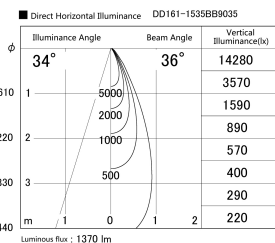

Item no. DD161-1535BB9035

Series Name: AMMA Φ80 series Lens type adjustable Antiglare (DD161-AG)

Installation	Recessed mount
Type	High-efficiency antiglare type adjustable downlight
Fixture wattage	14W
Beam angle	36deg
Color Temp.	3500K
CRI	Ra>90
Luminous	1372 lm
Body	Die-castaluminumalloy
Body finish	N/A
Trim finish	Black
Reflector finish	Black
IP Rate	IP20
Light source	COB module
Input Voltage	AC220~240V
Dimming Type	Non-Dimmable
Certificate	CE,CCC
Cut Hole	80mm