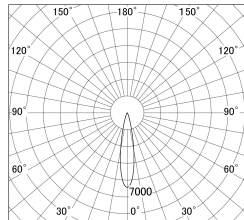

■ Lighting Distribution Curve (cd/1000 lm)