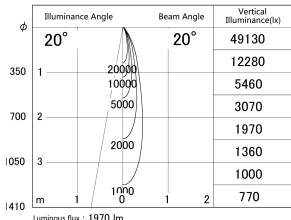

Item no. DD161-2020BB9035

Series Name: AMMA Φ80 series Lens type adjustable Antiglare (DD161-AG)

■ Lighting Distribution Curve (cd/1000 lm)

Installation	Recessed mount
Type	High-efficiency antiglare type adjustable downlight
Fixture wattage	21W
Beam angle	20deg
Color Temp.	3500K
CRI	Ra>90
Luminous	1971 lm
Body	Die-castaluminumalloy
Body finish	N/A
Trim finish	Black
Reflector finish	Black
IP Rate	IP20
Light source	COB module
Input Voltage	AC220~240V
Dimming Type	Non-Dimmable
Certificate	CE,CCC
Cut Hole	80mm