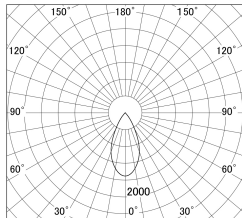

■ Lighting Distribution Curve (cd/1000 lm)