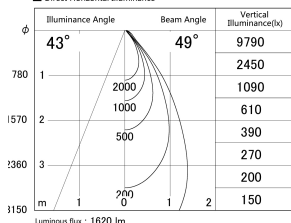

Item no. DD161-2045BB9035

Series Name: AMMA Φ80 series Lens type adjustable Antiglare (DD161-AG)

■ Lighting Distribution Curve (cd/1000 lm)

Installation	Recessed mount
Type	High-efficiency antiglare type adjustable downlight
Fixture wattage	21W
Beam angle	49deg
Color Temp.	3500K
CRI	Ra>90
Luminous	1621 lm
Body	Die-castaluminumalloy
Body finish	N/A
Trim finish	Black
Reflector finish	Black
IP Rate	IP20
Light source	COB module
Input Voltage	AC220~240V
Dimming Type	Non-Dimmable
Certificate	CE,CCC
Cut Hole	80mm