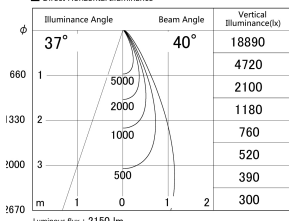

Item no. DD161-2540BB9035

Series Name: AMMA Φ80 series Lens type adjustable Antiglare (DD161-AG)

■ Lighting Distribution Curve (cd/1000 lm)

Installation	Recessed mount
Type	High-efficiency antiglare type adjustable downlight
Fixture wattage	24W
Beam angle	40deg
Color Temp.	3500K
CRI	Ra>90
Luminous	2151 lm
Body	Die-castaluminumalloy
Body finish	N/A
Trim finish	Black
Reflector finish	Black
IP Rate	IP20
Light source	COB module
Input Voltage	AC220~240V
Dimming Type	Non-Dimmable
Certificate	CE,CCC
Cut Hole	80mm