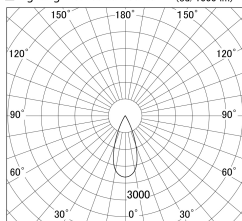

■ Lighting Distribution Curve (cd/1000 lm)