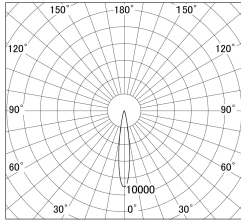

■ Lighting Distribution Curve (cd/1000 lm)