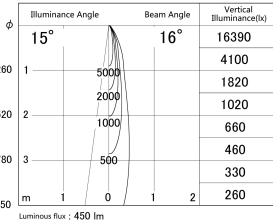

Item no. DD161-0515BB9040

Series Name: AMMA Φ80 series Lens type adjustable Antiglare (DD161-AG)

■ Lighting Distribution Curve (cd/1000 lm)

Installation	Recessed mount
Type	High-efficiency antiglare type adjustable downlight
Fixture wattage	5W
Beam angle	16deg
Color Temp.	4000K
CRI	Ra>90
Luminous	450 lm
Body	Die-castaluminumalloy
Body finish	N/A
Trim finish	Black
Reflector finish	Black
IP Rate	IP20
Light source	COB module
Input Voltage	AC220~240V
Dimming Type	Non-Dimmable
Certificate	CE,CCC
Cut Hole	80mm