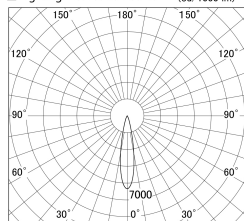

■ Lighting Distribution Curve (cd/1000 lm)