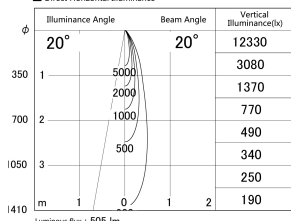

Item no. DD161-0520BB9040

Series Name: AMMA Φ80 series Lens type adjustable Antiglare (DD161-AG)

■ Lighting Distribution Curve (cd/1000 lm)

Installation	Recessed mount
Type	High-efficiency antiglare type adjustable downlight
Fixture wattage	5W
Beam angle	20deg
Color Temp.	4000K
CRI	Ra>90
Luminous	505 lm
Body	Die-castaluminumalloy
Body finish	N/A
Trim finish	Black
Reflector finish	Black
IP Rate	IP20
Light source	COB module
Input Voltage	AC220~240V
Dimming Type	Non-Dimmable
Certificate	CE,CCC
Cut Hole	80mm