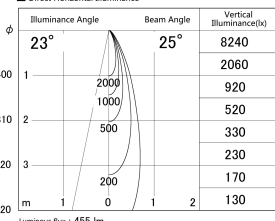

Item no. DD161-0525BB9040

Series Name: AMMA Φ 80 series Lens type adjustable Antiglare (DD161-AG)

■ Lighting Distribution Curve (cd/1000 lm)

Installation	Recessed mount
Type	High-efficiency antiglare type adjustable downlight
Fixture wattage	5W
Beam angle	25deg
Color Temp.	4000K
CRI	Ra>90
Luminous	456 lm
Body	Die-castaluminumalloy
Body finish	N/A
Trim finish	Black
Reflector finish	Black
IP Rate	IP20
Light source	COB module
Input Voltage	AC220~240V
Dimming Type	Non-Dimmable
Certificate	CE,CCC
Cut Hole	80mm