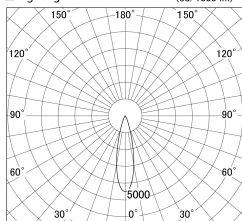

■ Lighting Distribution Curve (cd/1000 lm)