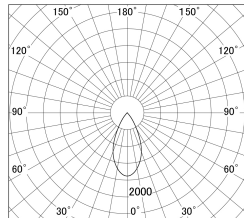

■ Lighting Distribution Curve (cd/1000 lm)