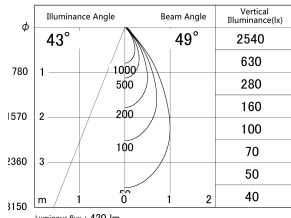

Item no. DD161-0545BB9040

Series Name: AMMA Φ80 series Lens type adjustable Antiglare (DD161-AG)

■ Lighting Distribution Curve (cd/1000 lm)

Installation	Recessed mount
Type	High-efficiency antiglare type adjustable downlight
Fixture wattage	5W
Beam angle	50deg
Color Temp.	4000K
CRI	Ra>90
Luminous	420 lm
Body	Die-castaluminumalloy
Body finish	N/A
Trim finish	Black
Reflector finish	Black
IP Rate	IP20
Light source	COB module
Input Voltage	AC220~240V
Dimming Type	Non-Dimmable
Certificate	CE,CCC
Cut Hole	80mm