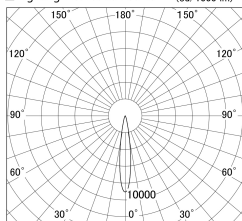

■ Lighting Distribution Curve (cd/1000 lm)