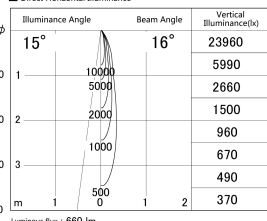

Item no. DD161-0815BB9040

Series Name: AMMA Φ80 series Lens type adjustable Antiglare (DD161-AG)

■ Lighting Distribution Curve (cd/1000 lm)

Installation	Recessed mount
Type	High-efficiency antiglare type adjustable downlight
Fixture wattage	7.5W
Beam angle	16deg
Color Temp.	4000K
CRI	Ra>90
Luminous	658 lm
Body	Die-castaluminumalloy
Body finish	N/A
Trim finish	Black
Reflector finish	Black
IP Rate	IP20
Light source	COB module
Input Voltage	AC220~240V
Dimming Type	Non-Dimmable
Certificate	CE,CCC
Cut Hole	80mm