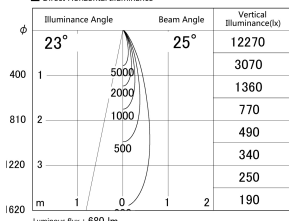

Item no. DD161-0825BB9040

Series Name: AMMA Φ 80 series Lens type adjustable Antiglare (DD161-AG)

■ Lighting Distribution Curve (cd/1000 lm)

Installation	Recessed mount
Type	High-efficiency antiglare type adjustable downlight
Fixture wattage	7.5W
Beam angle	25deg
Color Temp.	4000K
CRI	Ra>90
Luminous	679 lm
Body	Die-castaluminumalloy
Body finish	N/A
Trim finish	Black
Reflector finish	Black
IP Rate	IP20
Light source	COB module
Input Voltage	AC220~240V
Dimming Type	Non-Dimmable
Certificate	CE,CCC
Cut Hole	80mm