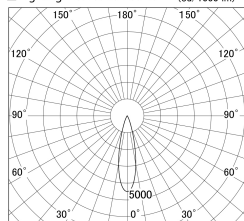

■ Lighting Distribution Curve (cd/1000 lm)