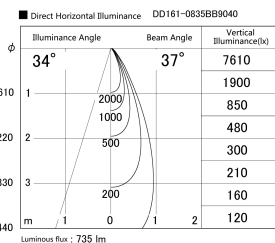

Item no. DD161-0835BB9040

Series Name: AMMA Φ80 series Lens type adjustable Antiglare (DD161-AG)

Installation	Recessed mount
Type	High-efficiency antiglare type adjustable downlight
Fixture wattage	7.5W
Beam angle	36deg
Color Temp.	4000K
CRI	Ra>90
Luminous	737 lm
Body	Die-cast aluminum alloy
Body finish	N/A
Trim finish	Black
Reflector finish	Black
IP Rate	IP20
Light source	COB module
Input Voltage	AC220~240V
Dimming Type	Non-Dimmable
Certificate	CE,CCC
Cut Hole	80mm