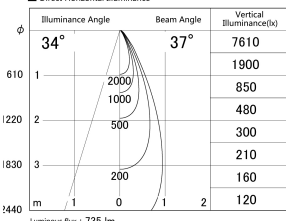

Item no. DD161-0835BB9040

Series Name: AMMA Φ80 series Lens type adjustable Antiglare (DD161-AG)

■ Lighting Distribution Curve (cd/1000 lm)

Installation	Recessed mount
Type	High-efficiency antiglare type adjustable downlight
Fixture wattage	7.5W
Beam angle	36deg
Color Temp.	4000K
CRI	Ra>90
Luminous	737 lm
Body	Die-castaluminumalloy
Body finish	N/A
Trim finish	Black
Reflector finish	Black
IP Rate	IP20
Light source	COB module
Input Voltage	AC220~240V
Dimming Type	Non-Dimmable
Certificate	CE,CCC
Cut Hole	80mm