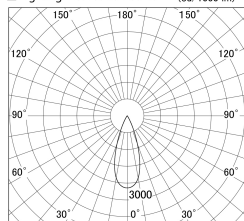

■ Lighting Distribution Curve (cd/1000 lm)