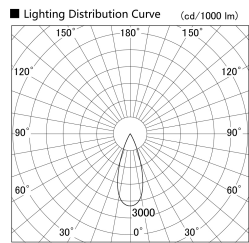

Item no. DD161-0835BB9040

Series Name: AMMA Φ80 series Lens type adjustable Antiglare (DD161-AG)

Installation	Recessed mount
Type	High-efficiency antiglare type adjustable downlight
Fixture wattage	7.5W
Beam angle	36deg
Color Temp.	4000K
CRI	Ra>90
Luminous	737 lm
Body	Die-cast aluminum alloy
Body finish	N/A
Trim finish	Black
Reflector finish	Black
IP Rate	IP20
Light source	COB module
Input Voltage	AC220~240V
Dimming Type	Non-Dimmable
Certificate	CE,CCC
Cut Hole	80mm