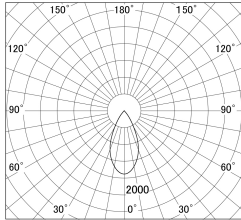

■ Lighting Distribution Curve (cd/1000 lm)