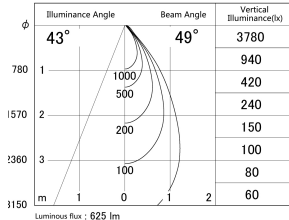

Item no. DD161-0845BB9040

Series Name: AMMA Φ80 series Lens type adjustable Antiglare (DD161-AG)

■ Lighting Distribution Curve (cd/1000 lm)

Installation	Recessed mount
Type	High-efficiency antiglare type adjustable downlight
Fixture wattage	7.5W
Beam angle	50deg
Color Temp.	4000K
CRI	Ra>90
Luminous	625 lm
Body	Die-castaluminumalloy
Body finish	N/A
Trim finish	Black
Reflector finish	Black
IP Rate	IP20
Light source	COB module
Input Voltage	AC220~240V
Dimming Type	Non-Dimmable
Certificate	CE,CCC
Cut Hole	80mm