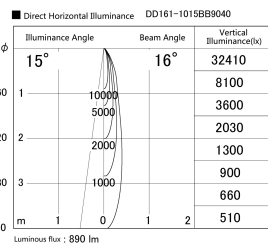

Item no. DD161-1015BB9040

Series Name: AMMA Φ80 series Lens type adjustable Antiglare (DD161-AG)

Installation	Recessed mount
Type	High-efficiency antiglare type adjustable downlight
Fixture wattage	10.5W
Beam angle	16deg
Color Temp.	4000K
CRI	Ra>90
Luminous	890 lm
Body	Die-castaluminumalloy
Body finish	N/A
Trim finish	Black
Reflector finish	Black
IP Rate	IP20
Light source	COB module
Input Voltage	AC220~240V
Dimming Type	Non-Dimmable
Certificate	CE,CCC
Cut Hole	80mm