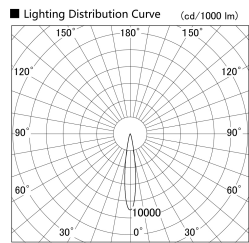

Item no. DD161-1015BB9040

Series Name: AMMA Φ80 series Lens type adjustable Antiglare (DD161-AG)

Installation	Recessed mount
Type	High-efficiency antiglare type adjustable downlight
Fixture wattage	10.5W
Beam angle	16deg
Color Temp.	4000K
CRI	Ra>90
Luminous	890 lm
Body	Die-castaluminumalloy
Body finish	N/A
Trim finish	Black
Reflector finish	Black
IP Rate	IP20
Light source	COB module
Input Voltage	AC220~240V
Dimming Type	Non-Dimmable
Certificate	CE,CCC
Cut Hole	80mm