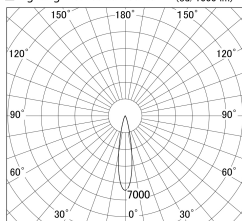

■ Lighting Distribution Curve (cd/1000 lm)