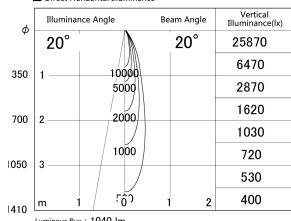

Item no. DD161-1020BB9040

Series Name: AMMA Φ80 series Lens type adjustable Antiglare (DD161-AG)

■ Lighting Distribution Curve (cd/1000 lm)

Installation	Recessed mount
Type	High-efficiency antiglare type adjustable downlight
Fixture wattage	10.5W
Beam angle	20deg
Color Temp.	4000K
CRI	Ra>90
Luminous	1038 lm
Body	Die-castaluminumalloy
Body finish	N/A
Trim finish	Black
Reflector finish	Black
IP Rate	IP20
Light source	COB module
Input Voltage	AC220~240V
Dimming Type	Non-Dimmable
Certificate	CE,CCC
Cut Hole	80mm