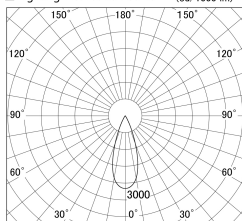

■ Lighting Distribution Curve (cd/1000 lm)