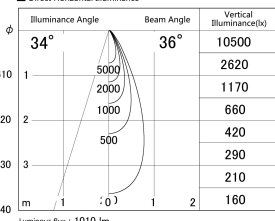

Item no. DD161-1035BB9040

Series Name: AMMA Φ80 series Lens type adjustable Antiglare (DD161-AG)

■ Lighting Distribution Curve (cd/1000 lm)

Installation	Recessed mount
Type	High-efficiency antiglare type adjustable downlight
Fixture wattage	10.5W
Beam angle	36deg
Color Temp.	4000K
CRI	Ra>90
Luminous	1009 lm
Body	Die-castaluminumalloy
Body finish	N/A
Trim finish	Black
Reflector finish	Black
IP Rate	IP20
Light source	COB module
Input Voltage	AC220~240V
Dimming Type	Non-Dimmable
Certificate	CE,CCC
Cut Hole	80mm