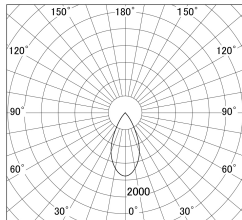

■ Lighting Distribution Curve (cd/1000 lm)