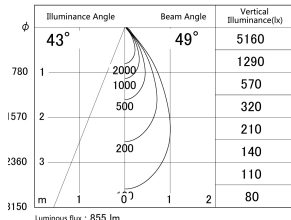

Item no. DD161-1045BB9040

Series Name: AMMA Φ 80 series Lens type adjustable Antiglare (DD161-AG)

■ Lighting Distribution Curve (cd/1000 lm)

Installation	Recessed mount
Type	High-efficiency antiglare type adjustable downlight
Fixture wattage	10.5W
Beam angle	49deg
Color Temp.	4000K
CRI	Ra>90
Luminous	854 lm
Body	Die-castaluminumalloy
Body finish	N/A
Trim finish	Black
Reflector finish	Black
IP Rate	IP20
Light source	COB module
Input Voltage	AC220~240V
Dimming Type	Non-Dimmable
Certificate	CE,CCC
Cut Hole	80mm